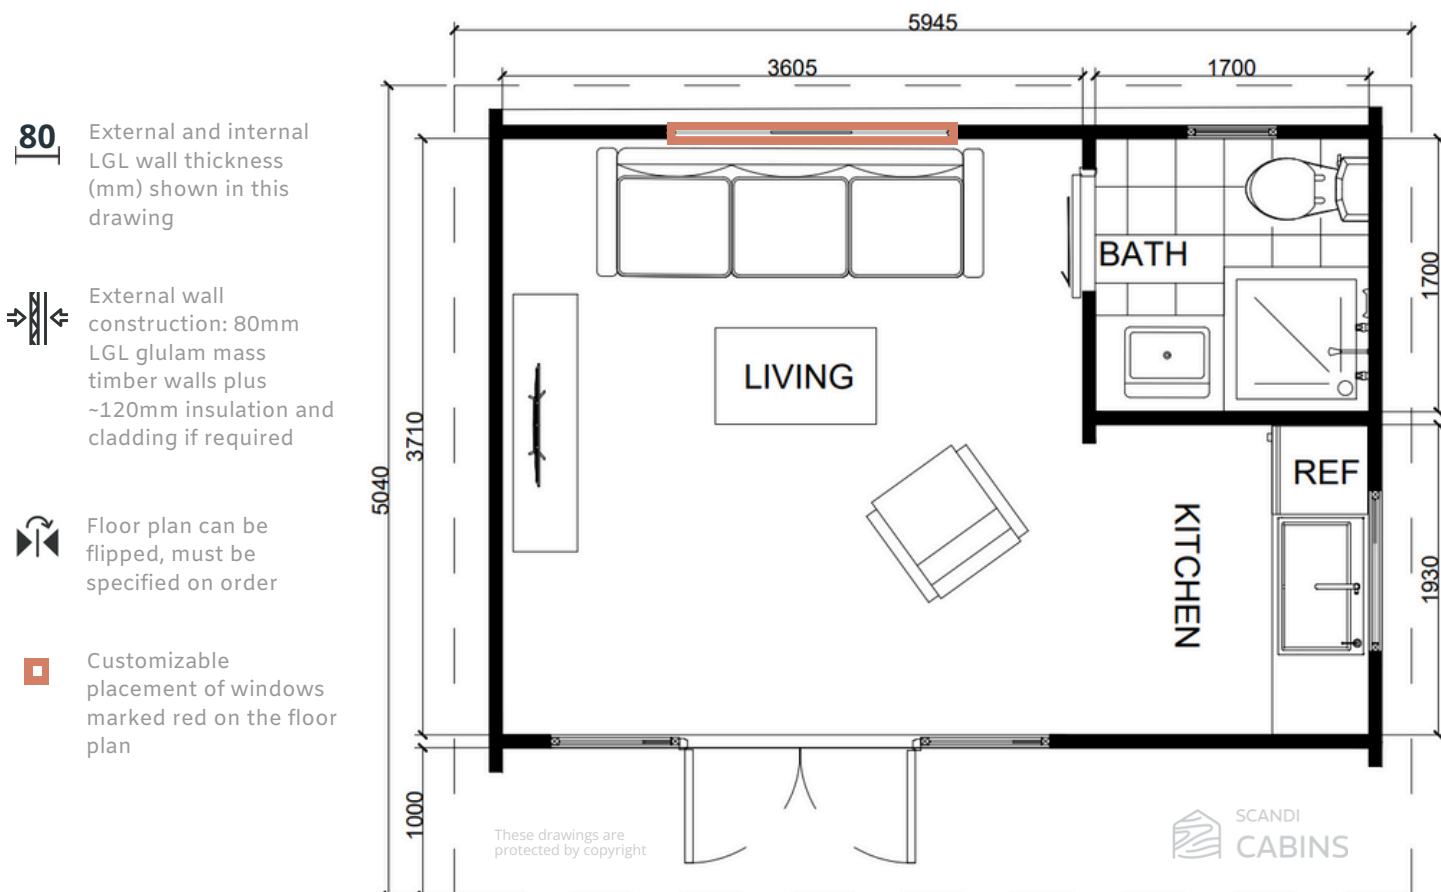

# Sprucera

20m<sup>2</sup>

5.4m x 3.8m

studio

Elegant and functional, our most popular cabin, Sprucera, features a separate room inside that can be used as a bathroom or for storage. It serves as the ultimate teenage retreat, a home office, or the perfect space for sleepover guests. The cabin boasts panoramic French doors, German hardware, and double glazing in both doors and windows.

# Features

Sprucera

- Panoramic doors allow natural light
- Wide French doors
- High ceilings
- Trendy exposed beams
- Internal timber creates a cosy and healthy space
- Built on slab or raised subfloor
- No council approval\*
- Naturally insulated 45/80mm LGL mass timber walls
- Double-glazed windows
- Prefab components built on-site in 2 days^