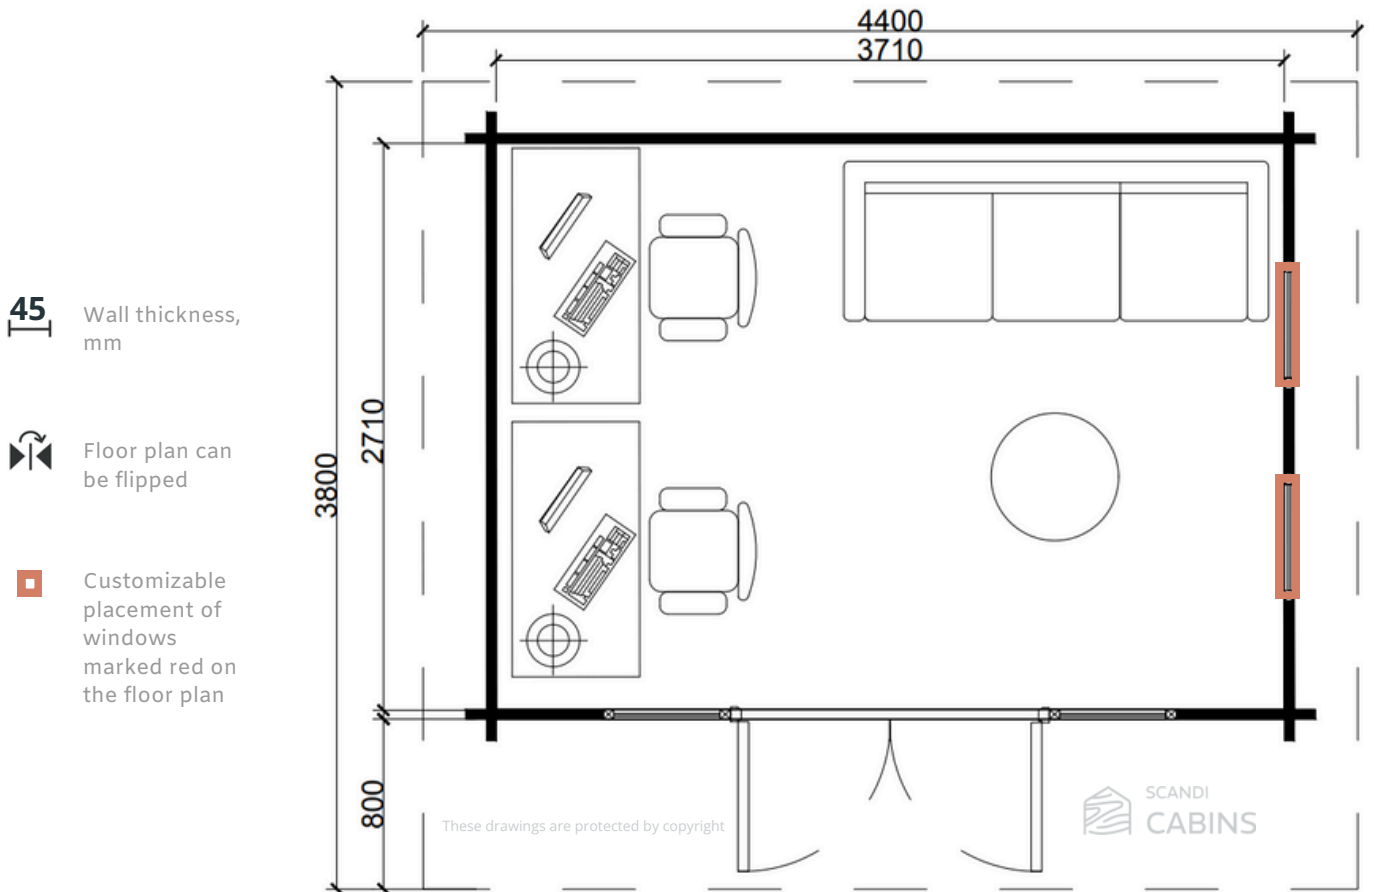

Foss

10m²

3.8m x 2.8m

1 room

Open and airy, the classic-style Foss cabin features panoramic windows and doors, making it ideal for a quality home office, pool house, or recreational space. This timber studio fits effortlessly into your backyard, providing additional space that seamlessly connects the main house with the outdoors.