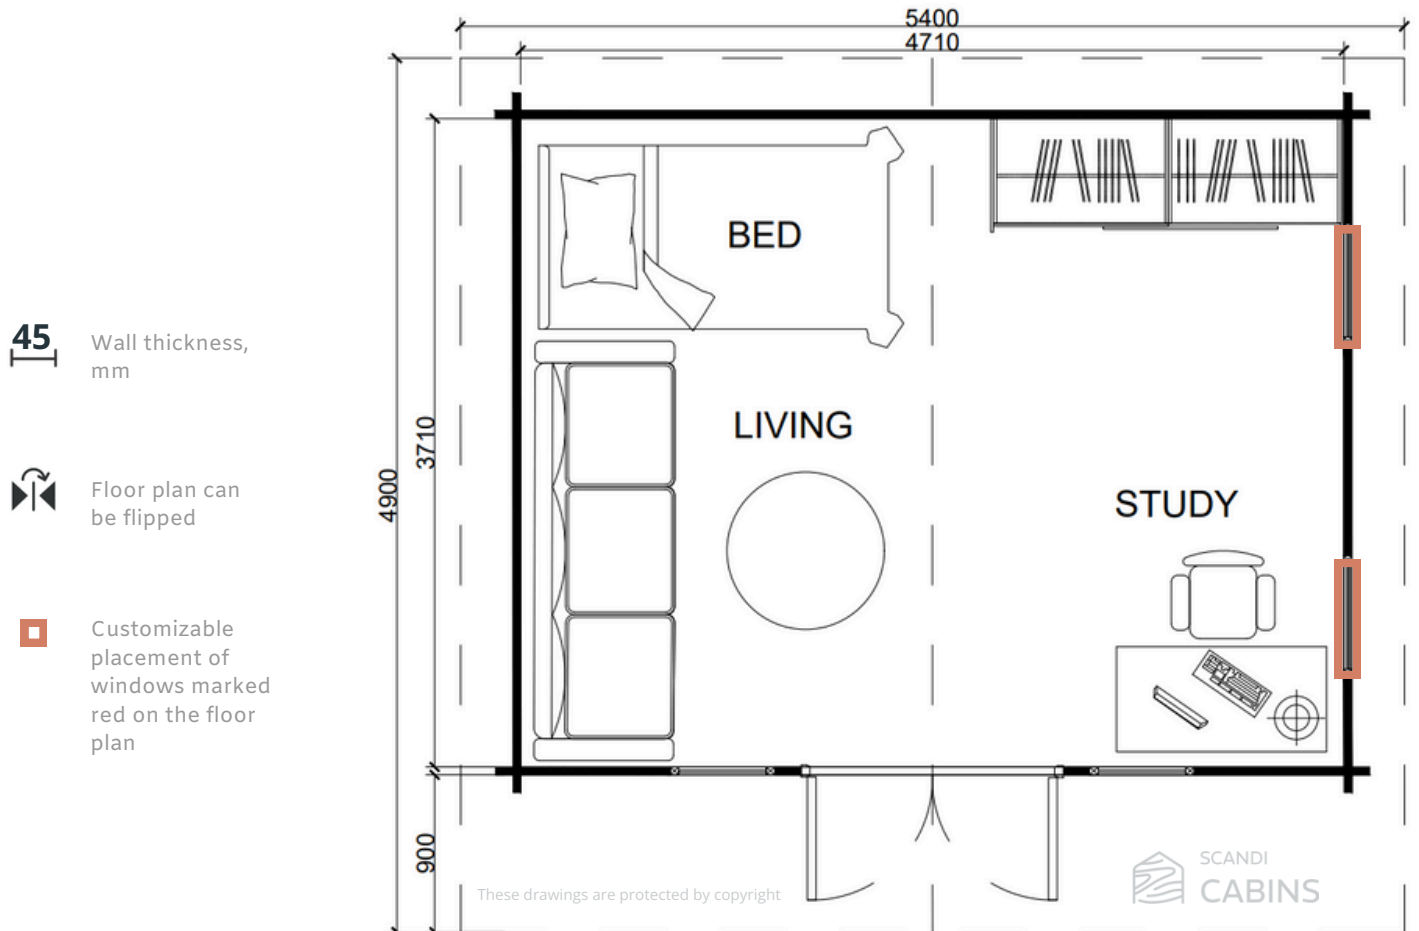

Foresta

18m²

4.8m x 3.8m

1 room

The elegantly classic Foresta cabin offers a spacious single-room design accentuated by panoramic doors and abundant windows, making it an ideal light and airy backyard addition. Whether setting up a sophisticated home office, accommodating guests, creating a teenage retreat, or establishing an inspiring art studio, this cabin blends functionality with the beauty of your outdoor surroundings.

Features

Foresta

- Cathedral ceilings make an airy and open space
- Panoramic doors allow natural light
- Internal timber creates a cosy and healthy space
- No council approval*
- Built on slab or raised subfloor
- Naturally insulated mass timber walls
- Double-glazed windows
- Prefab components built on-site in 2 days^