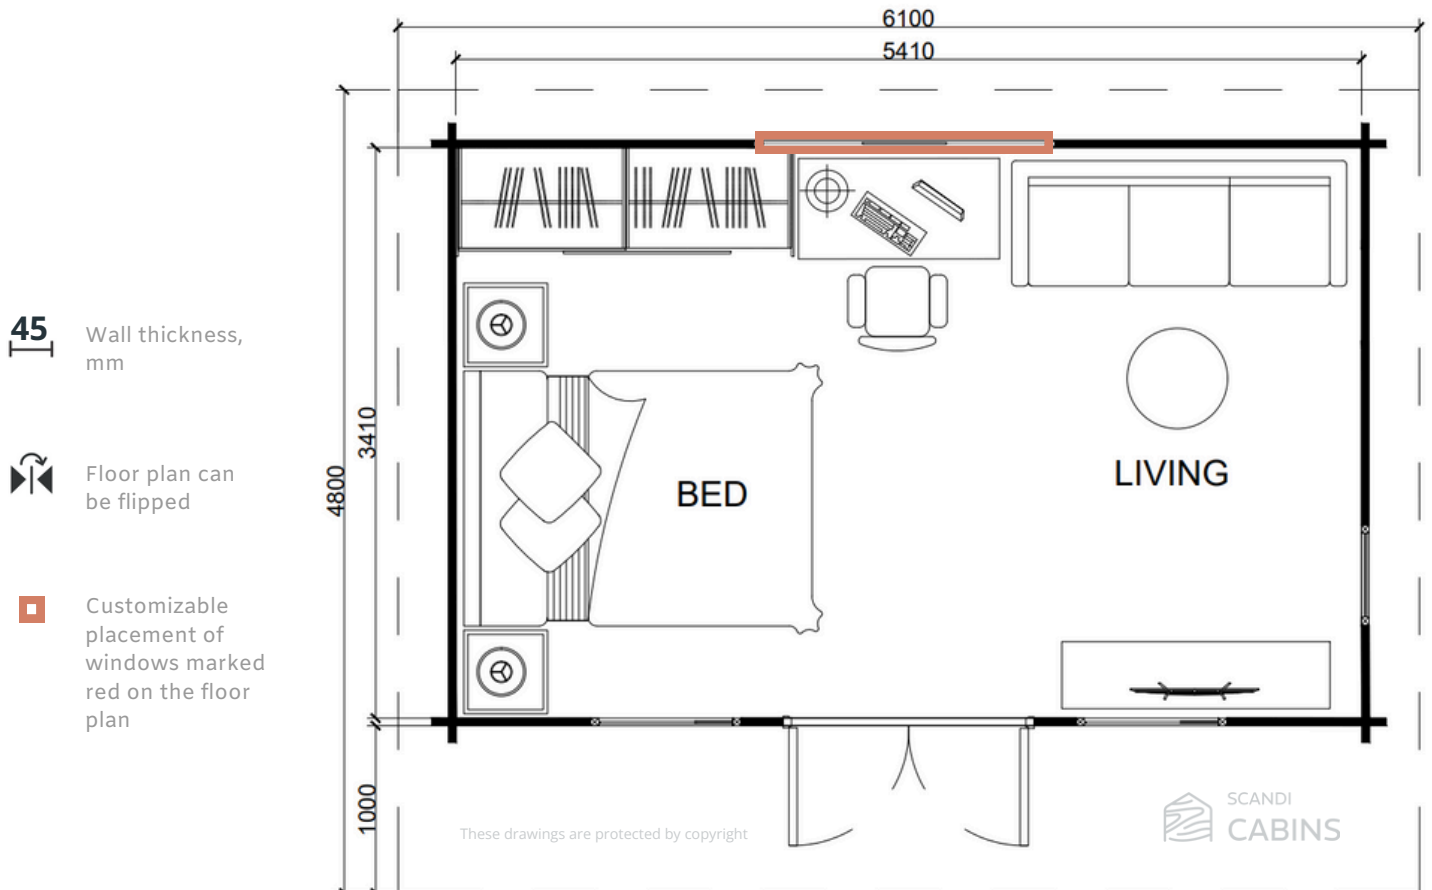

Breaze

19m²

5.5m x 3.5m

1 room

The modern and light-filled Breaze cabin is the ultimate solution for enhancing your lifestyle. Equipped with top-performing double-glazed, full-length timber windows, it floods the space with natural light, making a striking statement in your backyard. The Breaze is perfect for a variety of uses, from a relaxing retreat or a pool house to a teenage retreat, home office, or study room. It's a smart way to add extra space to your property.

Features

Breeze

- Panoramic doors allow natural light
- Trendy exposed beams
- Internal timber creates a cosy and healthy space
- Built on slab or raised subfloor
- No council approval*
- Naturally insulated mass timber walls
- Double-glazed windows
- Prefab components built on-site in 2 days^