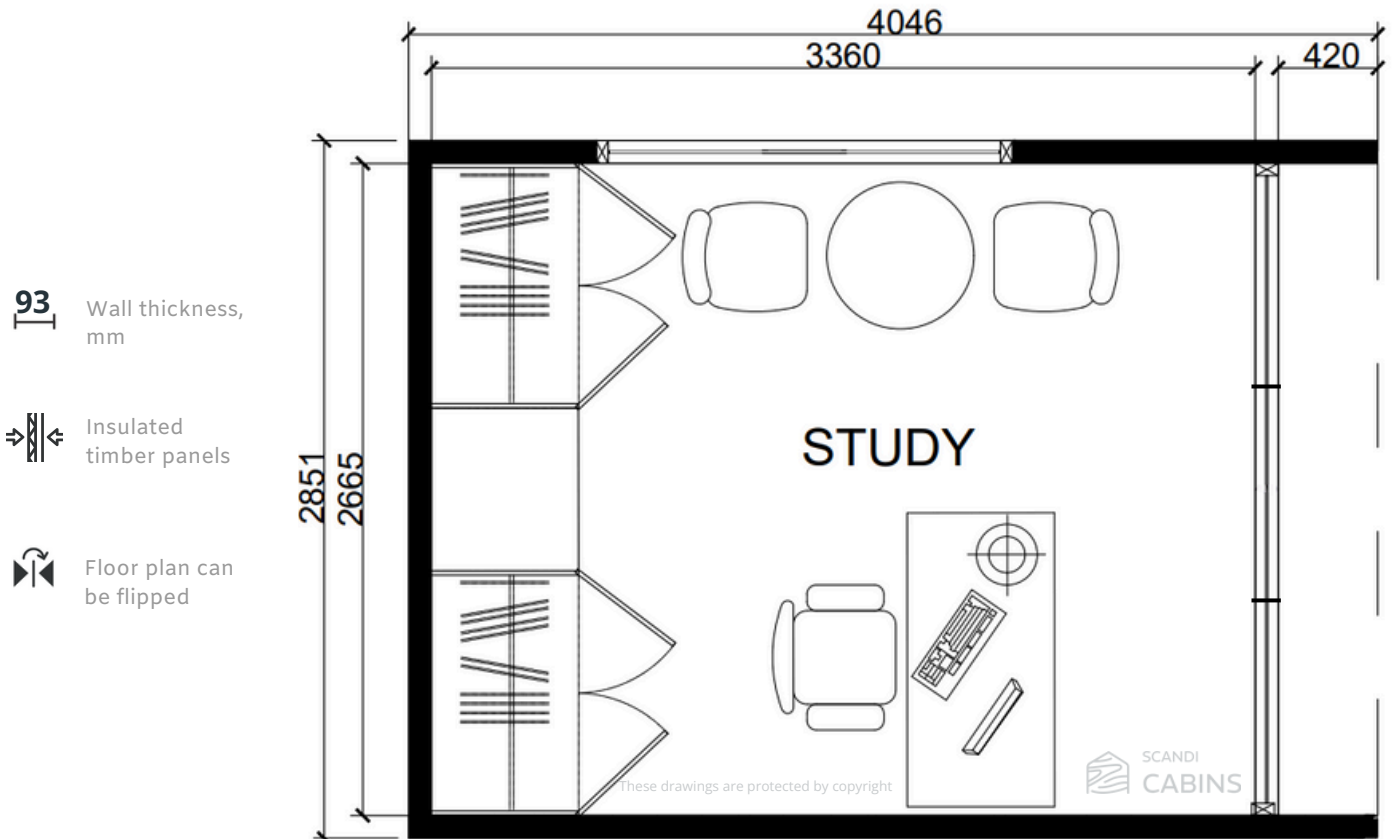

Bjorn

10m²

3.5m x 2.85m

1 room

The sleek, modern Bjorn cabin, ideal for a home office or relaxation, hobbies, or as a playful learning space for kids, features an entire wall made of sliding glass doors. This stunning design not only floods the interior with natural light but also provides an unobstructed view of your surroundings, effortlessly connecting you with the outdoors. Its clean, linear style ensures it will seamlessly complement your garden, enhancing the overall ambiance.

Features

Bjorn

- Full-length sliding doors allow natural light
- Internal timber creates a cosy and healthy space
- Built on slab or raised subfloor
- No council approval*
- Insulated pre-made panels, 93 mm thick
- Prefab components built on-site in 2 days^